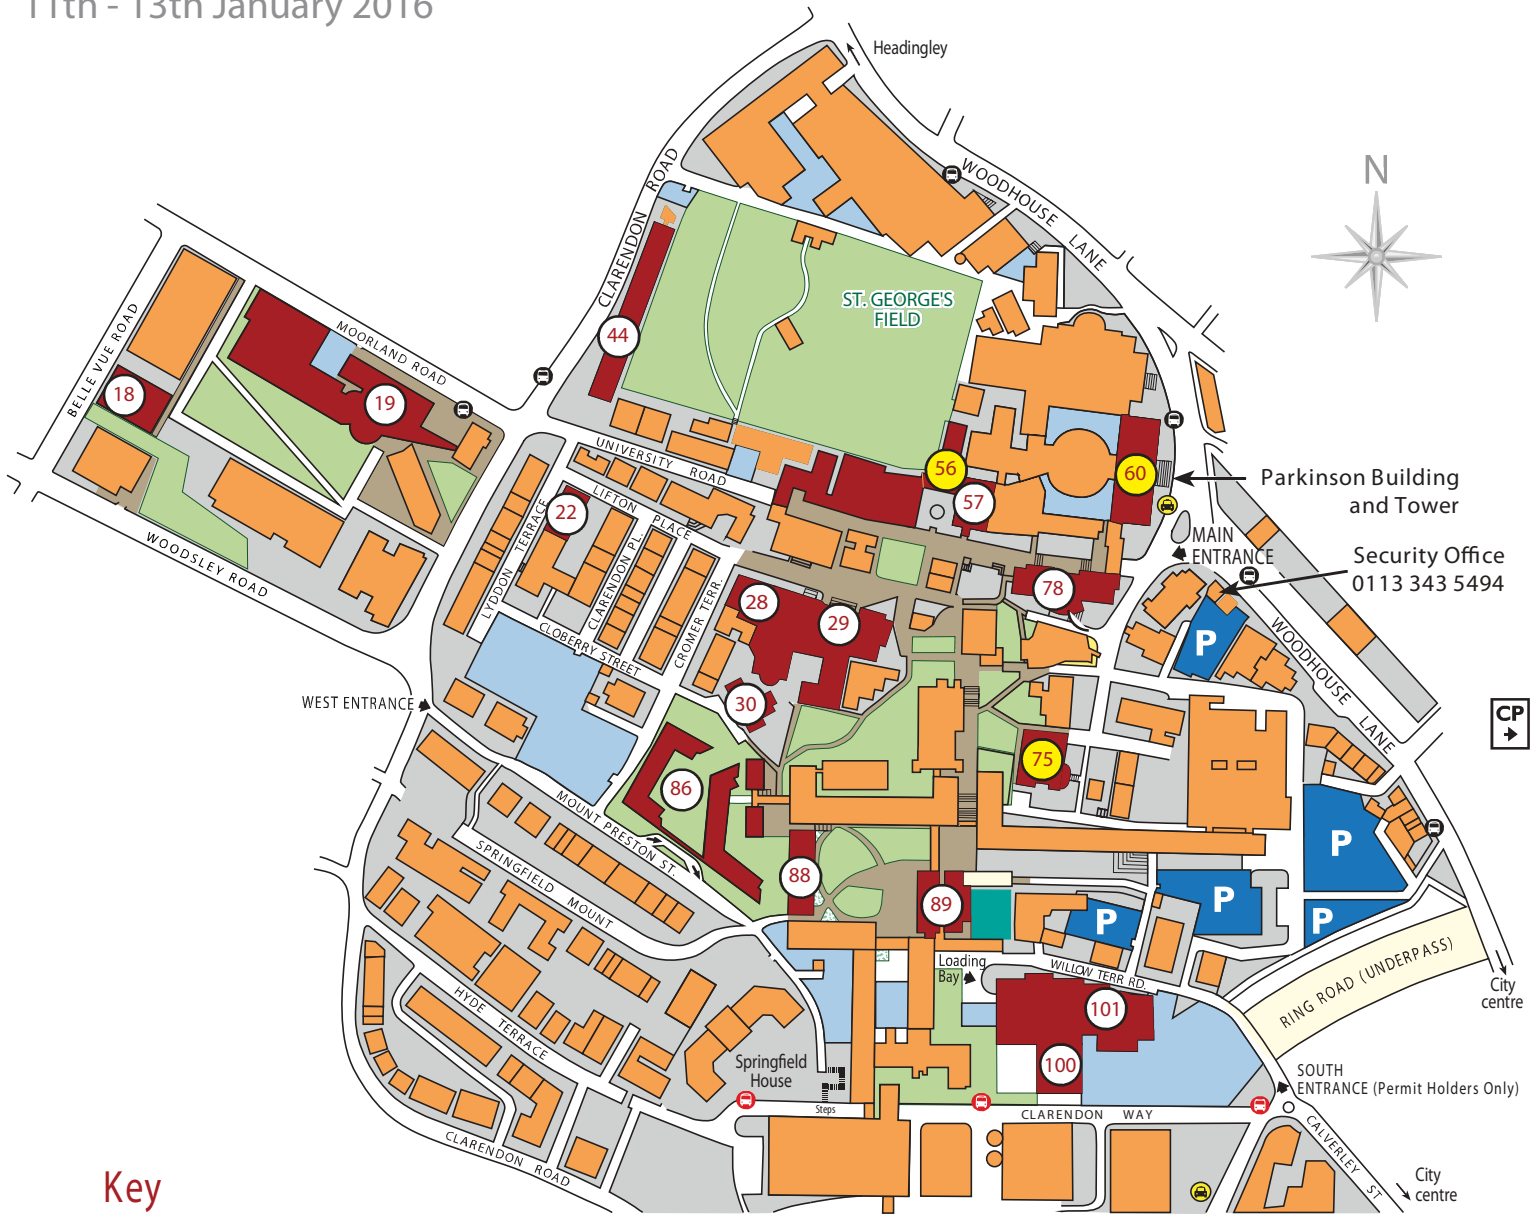

MeCCSA Conference

11th - 13th January 2016

Key

Registration, Catering & Exhibition

Parkinson Court

Sessions

Clothworkers North

School of Music

Car parks

University visitors' car parks (limited access)

Other university car parks

Public multi-storey car park

Other useful information

CityBus Stop

Bus Stop

Taxi Rank

Pedestrian Only Area

Lawns

All venues on campus

- | | |
|---|--|
| 18. Western Lecture Theatre | 60. Parkinson Building |
| 19. Leeds University Business School (LUBS) | 75. School of Music |
| 22. Ellerslie Hall | 78. Michael Sadler Building |
| 28. University House | 86. Charles Morris Hall (Dobree House, Storm Jameson Court, Whetton House) |
| 29. Refectory | 88. Staff Centre |
| 30. Lyddon Hall | 89. Roger Stevens Building |
| 44. Henry Price Residence | 100. Conference Auditorium |
| 57. Great Hall | 101. Sports & Exhibition Centre/The Edge |